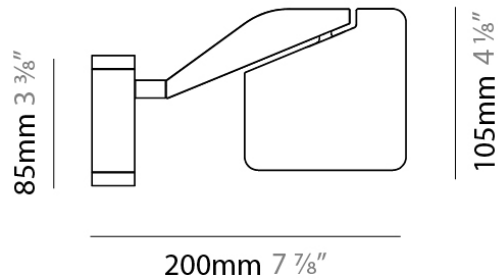

JACKIE SURFACE

D83410-BLK

PROJECT _____

TYPE _____

NOTES _____

QUANTITY _____

DATE _____

GENERAL

Series: Jackie

Brand: Panzeri

Division: Design

Mounting Type: Surface

Mounting Location: Wall

Subcategory: Task

PHYSICAL

Shape: Abstract

Length (mm): 105

Length (in): 4 1/8"

Width (mm): 105

Width (in): 4 1/8"

Height (mm): 105

Height (in): 4 1/8"

Extension (mm): 200

Extension (in): 7 7/8"

Light Distribution: Adjustable / Direct

Weight (kg): 0.525

Weight (lbs): 1.157

Diffuser: Acrylic - satin finish

Fixture Material: Aluminum Die Cast

ELECTRICAL

Input Wattage Range: 10 - 19 W

Lamp Type: LED

Input Wattage (W): 10

Total Output Wattage (W): 8

Dimming: 5-Step Touch Dimming

Driver Included: Yes

Driver Location: Integrated

Driver Type: Constant Current - 120Vac

Driver Class: Class 2

Input Voltage (V): 120

Output Voltage (V): 24

LED

Number of LEDs: 1

Color Temperature (°K): 3000

Max. Delivered Lumen (lm): 526

Nominal Lumen (lm): 600

CRI: >90 CRI

Efficiency (%): 87.667

Efficacy (lm/w): 52.6

Lamp Life (hrs): 50000

OPTICAL

Optic°: Diffused

RATINGS AND CERTIFICATIONS

Certified By: CSA Certified to UL and CSA Standards

IP rating: IP40